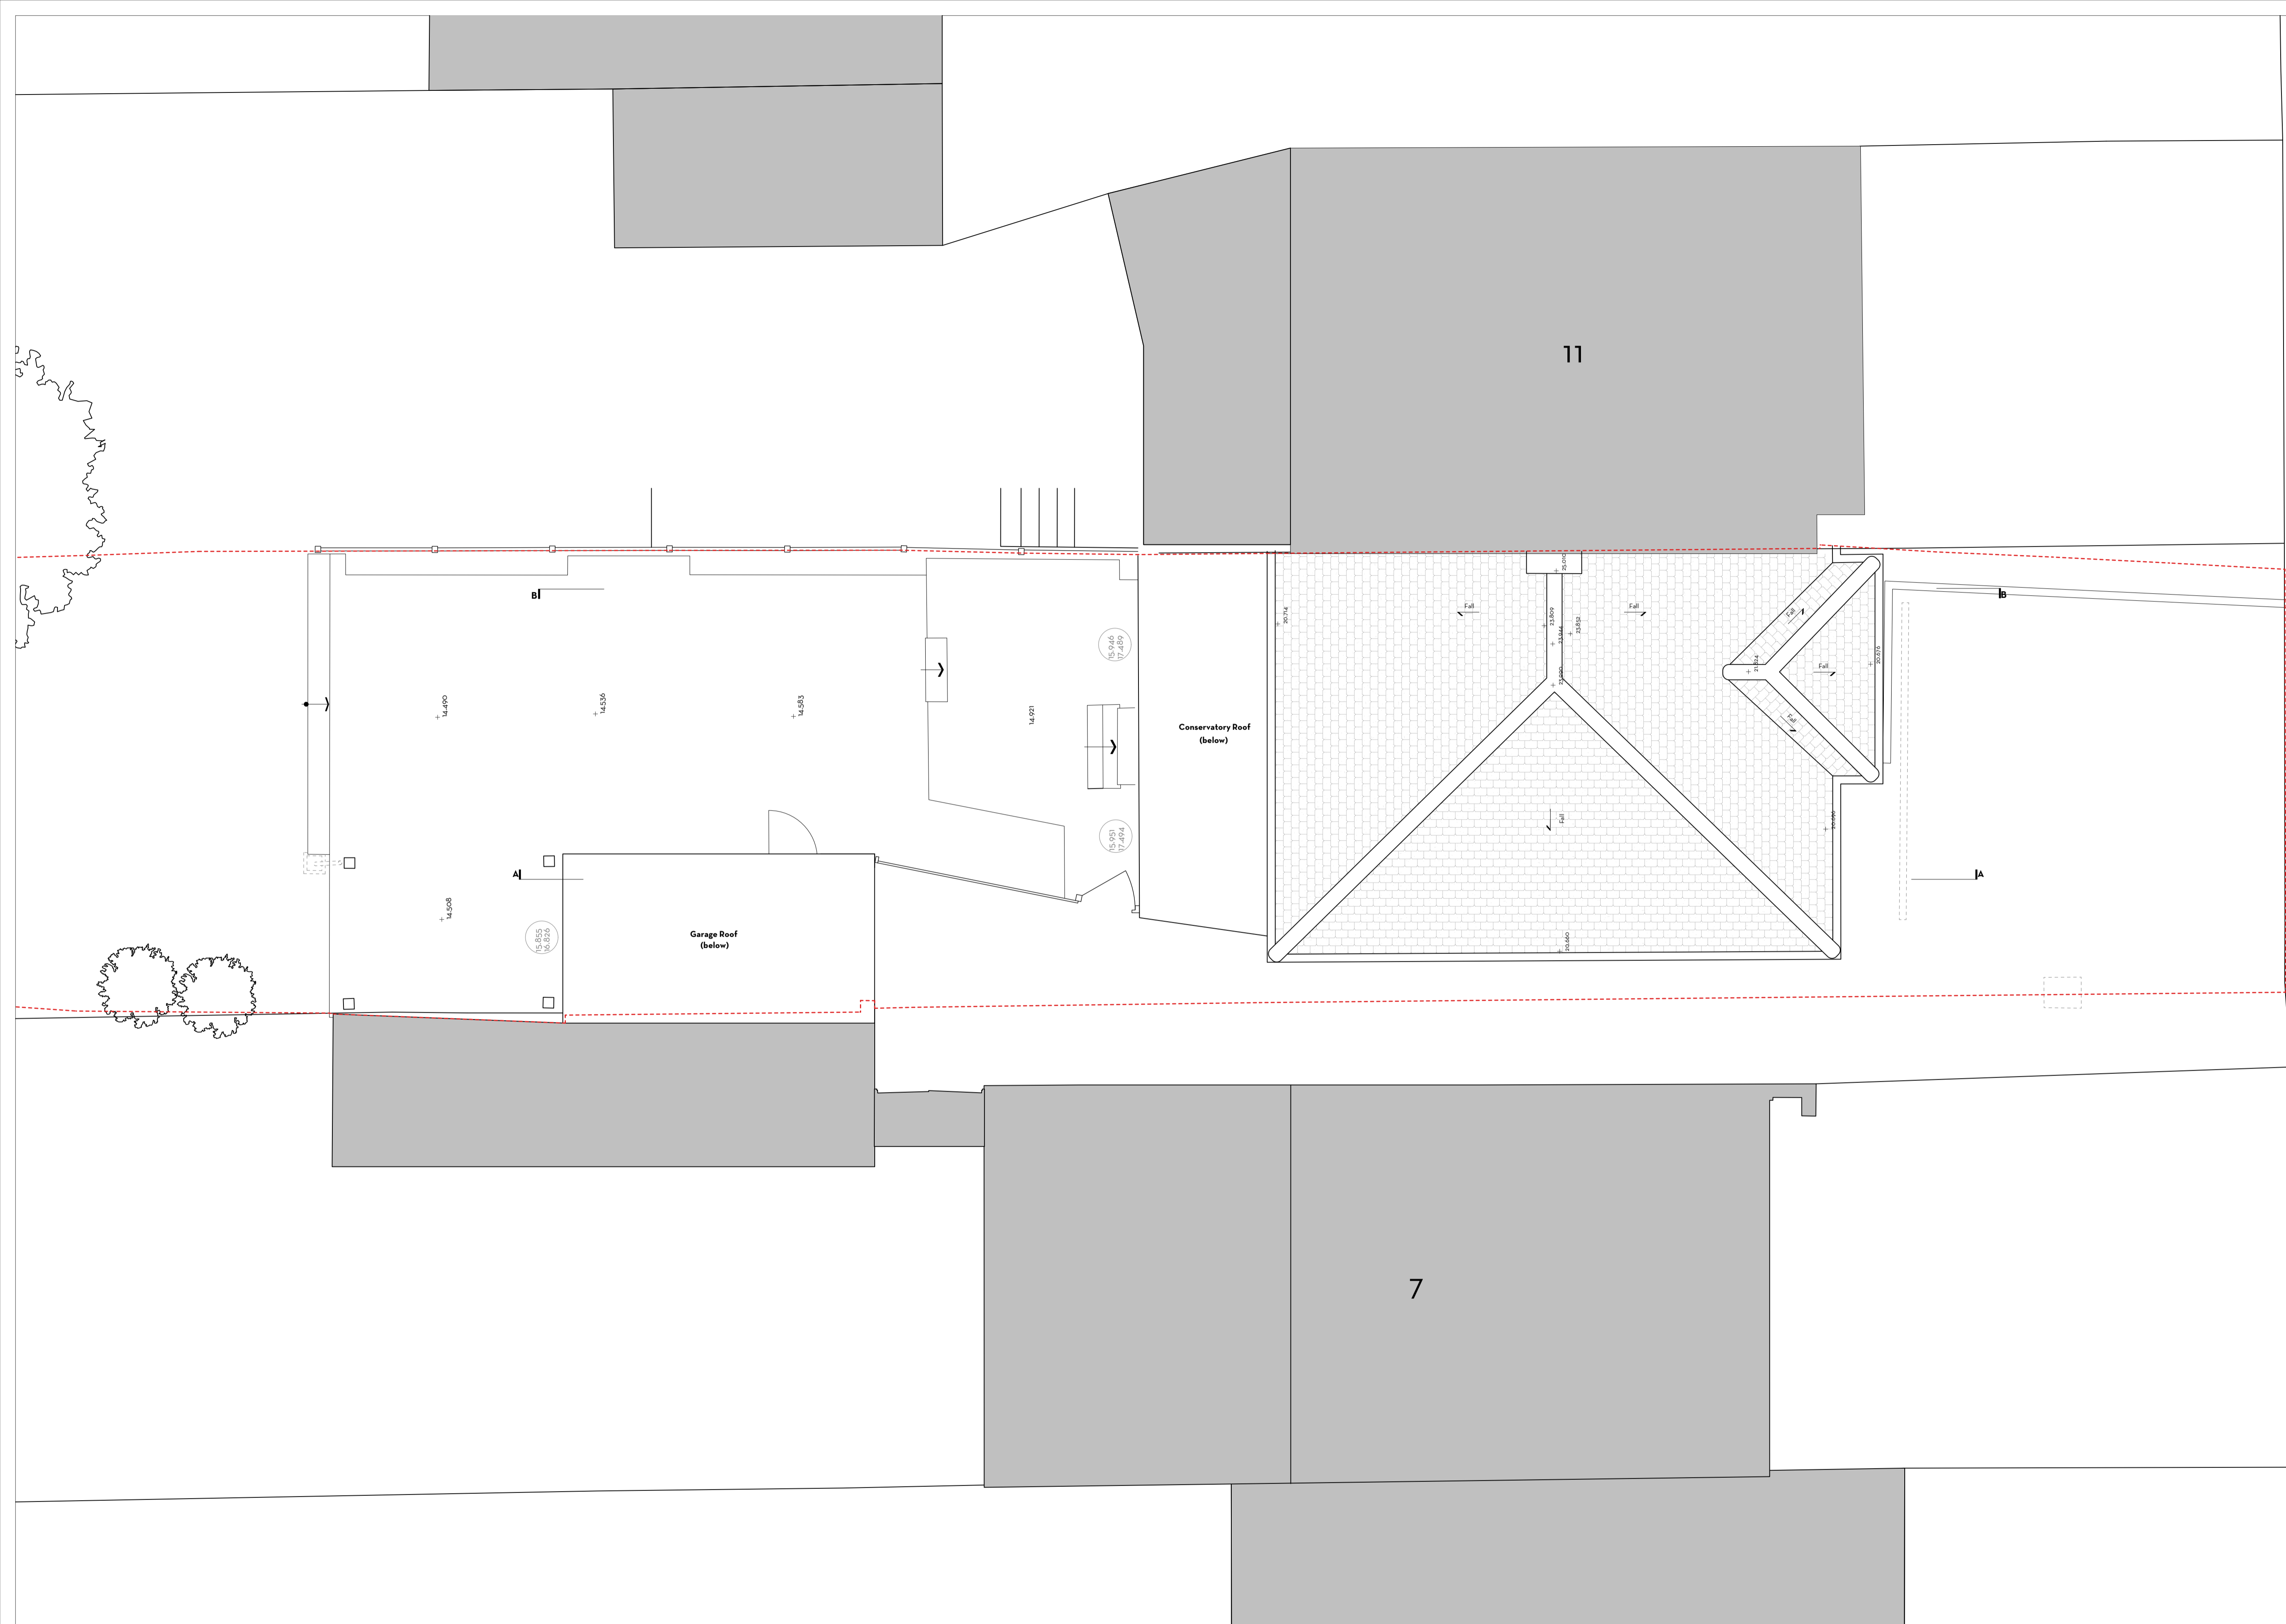

FOR PLANNING

9 OLD FOLD VIEW

EXISTING ROOF PLAN

PROJECT	9 Old Fold View		
ADDRESS	9 Old Fold View, Barnet EN5 4ea		
CLIENT	Luke Demetriades		
AUTLTOP	Steph		
DATE	11.06.24	SCALE	1:50 @ A1
DRAWING	286-Ex-103-00		

Issued for Planning	Hannah	19.07.24	00
DESCRIPTION	BY	DATE	REV

This drawing is the copyright of Mutiny Architecture Ltd. Not to be reproduced, retained or disclosed to any unauthorised person either wholly or in part without written permission.